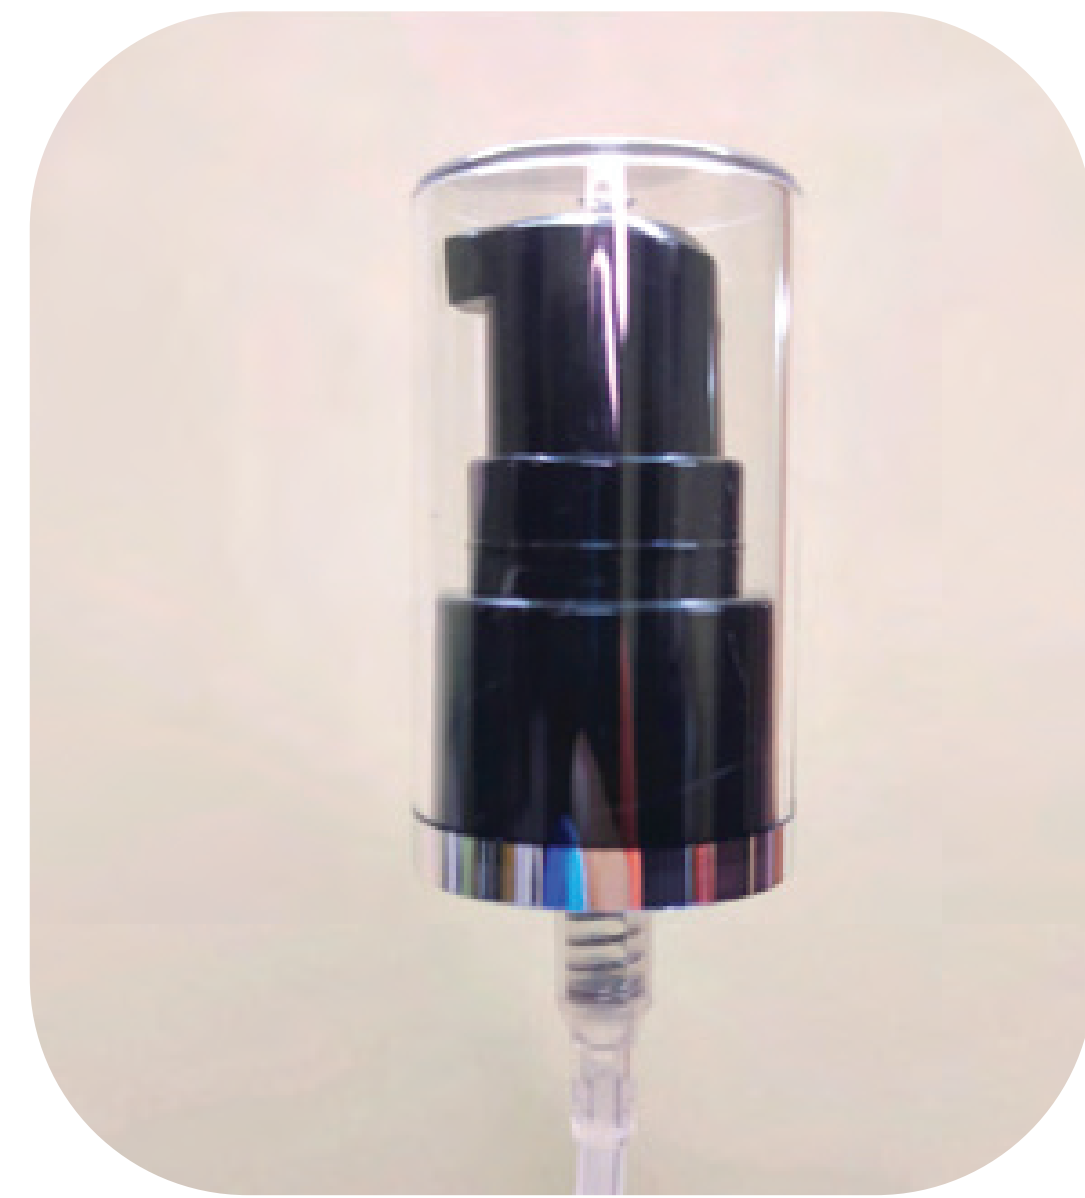

EPTP-13  
 SIZE: 24/410 ( AS CAP )  
 COLOR: BLACK / GOLDEN LINE  
 DISCHARGE: 0.22 ML

EPTP-14  
 SIZE: 24/410 ( AS CAP )  
 COLOR: BLACK / SILVER LINE

EPTP-15  
 SIZE: 24/410 (AS CAP)  
 COLOR: WHITE / SILVER LINE