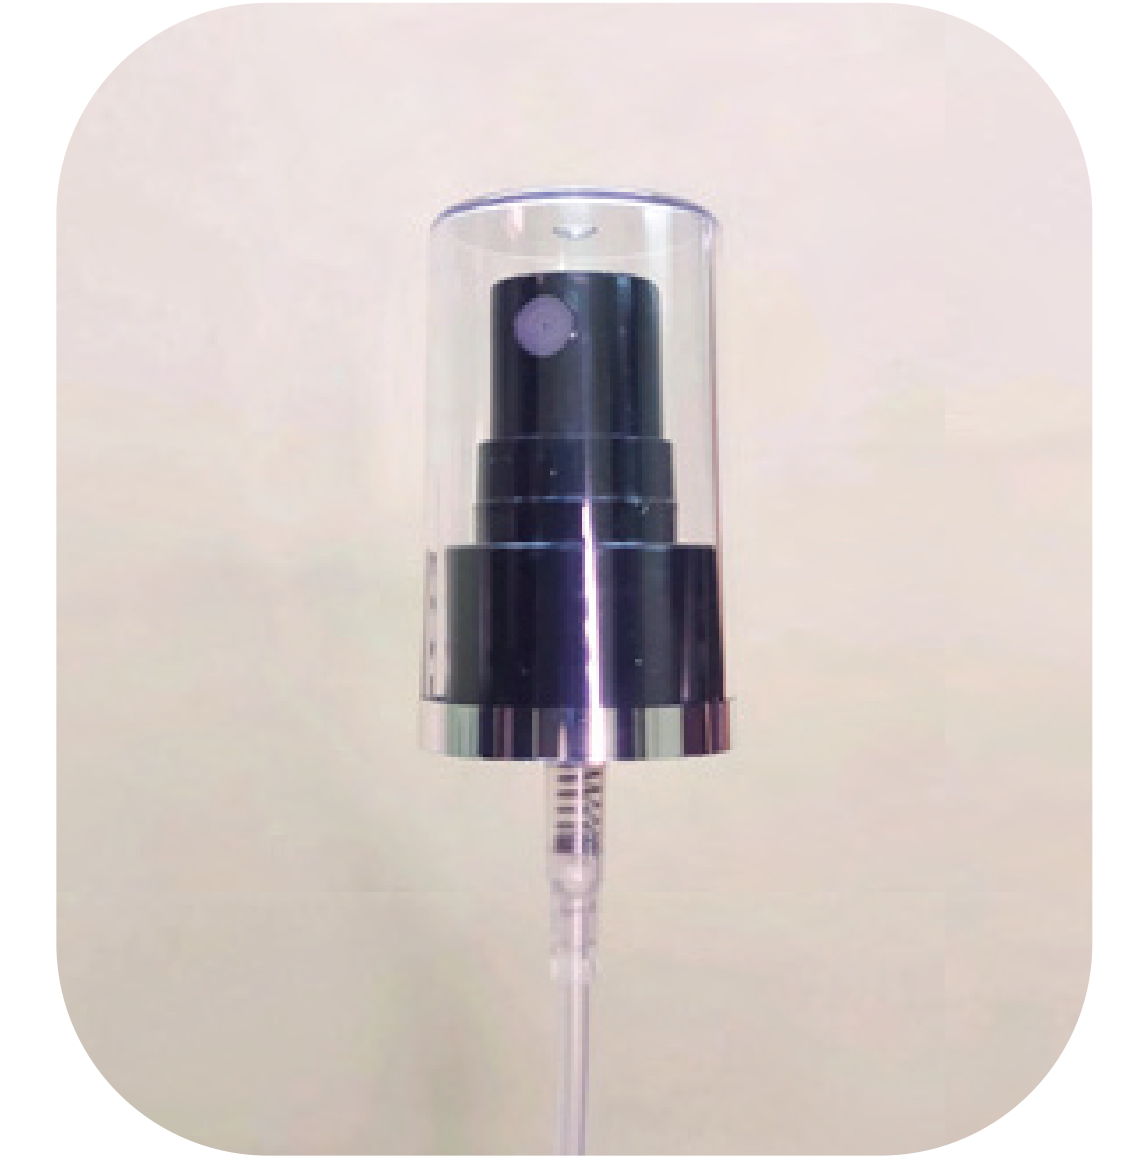

EPFM-6
SIZE: 20/410 (AS CAP)
COLOR: BLACK / SILVER LINE