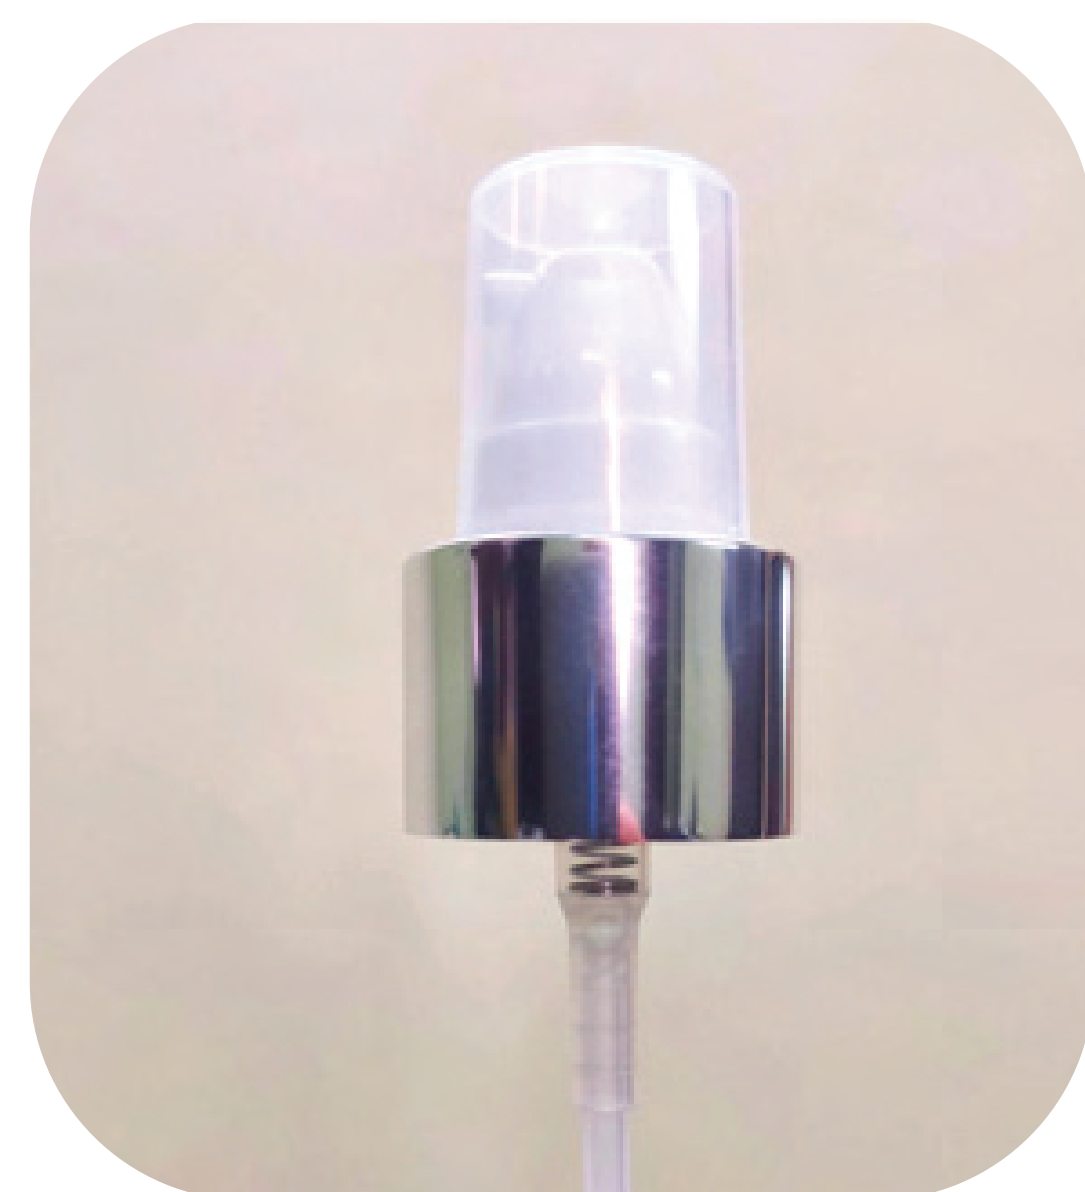

EPTP-16  
 SIZE: 20/410 ( AS CAP )  
 COLOR:BLACK / SILVER LINE

EPTP-17  
 SIZE: 20/410 ( AS CAP )  
 COLOR: WHITE / SILVER LINE

EPTP-18  
 SIZE: 20/410  
 COLOR: WHITE / SILVER ALUM

EPTP-19  
 SIZE: 20/410  
 COLOR: WHITE / GOLDEN ALUM