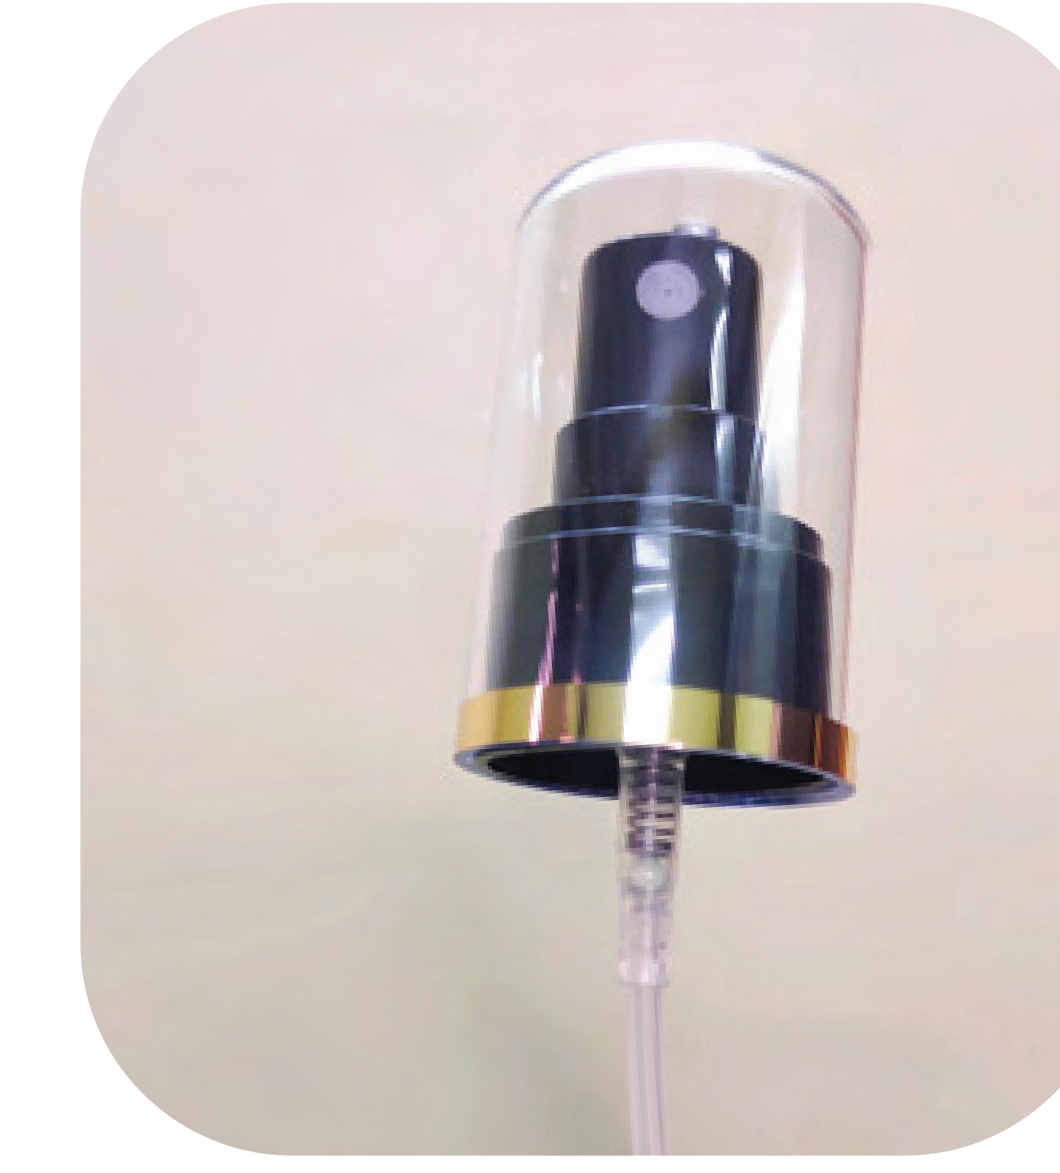

EPFM-5
SIZE: 24/410 (AS CAP)
COLOR: BLACK / GOLDEN LINE