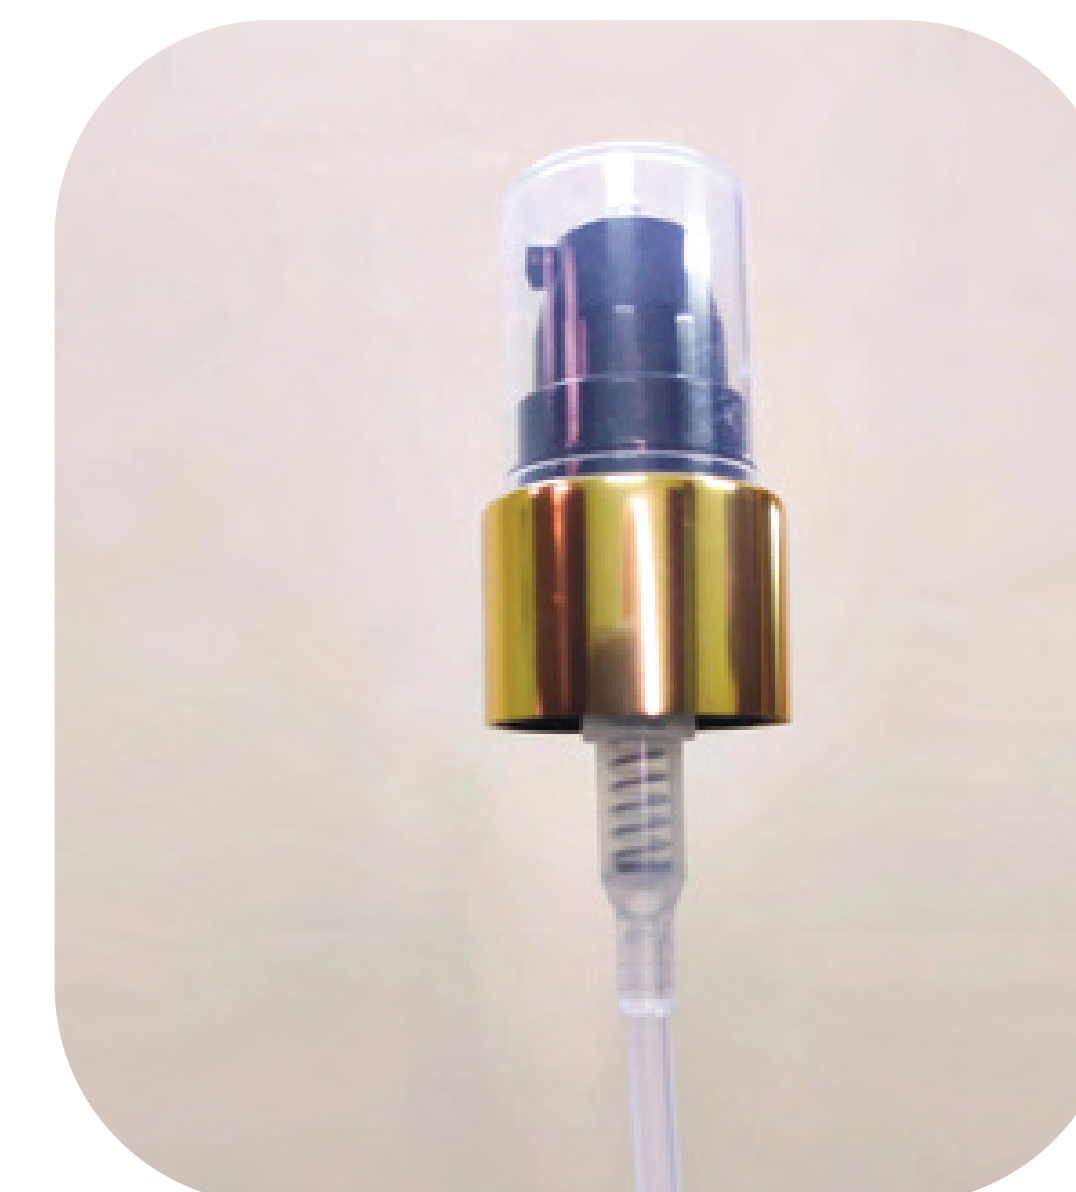

EPTP-13  
 SIZE: 24/410 ( AS CAP )  
 COLOR: BLACK / GOLDEN LINE  
 DISCHARGE: 0.22 ML

EPTP-14  
 SIZE: 24/410 ( AS CAP )  
 COLOR: BLACK / SILVER LINE

EPTP-15  
 SIZE: 24/410 (AS CAP)  
 COLOR: WHITE / SILVER LINE

EPTP-16  
 SIZE: 20/410 ( AS CAP )  
 COLOR:BLACK / SILVER LINE

EPTP-17  
 SIZE: 20/410 ( AS CAP )  
 COLOR: WHITE / SILVER LINE

EPTP-18  
 SIZE: 20/410  
 COLOR: WHITE / SILVER ALUM

EPTP-19  
 SIZE: 20/410  
 COLOR: WHITE / GOLDEN ALUM

EPTP-20  
 SIZE: 24/410  
 COLOR: WHITE / SILVER ALUM

EPTP-21  
 SIZE: 24/410  
 COLOR: WHITE / GOLDEN ALUM

EPTP-22  
 SIZE: 20/410  
 COLOR: BLACK / GOLDEN ALUM

EPTP-23  
 SIZE: 24/410  
 COLOR: BLACK / SILVER ALUM