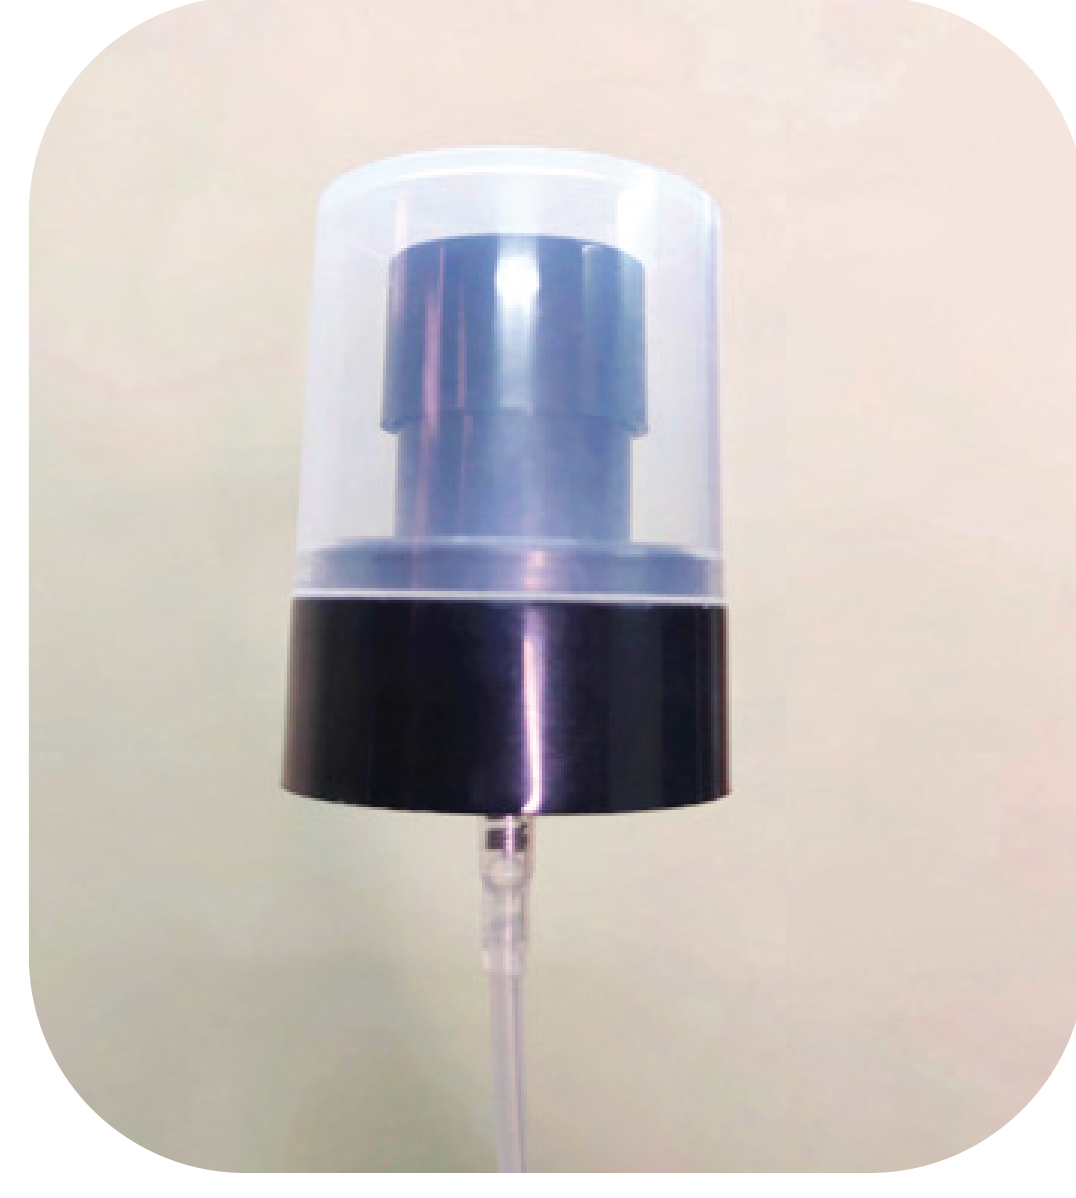

EPFM-2
SIZE: 24/410
COLOR: BLACK SMOOTH COLLAR